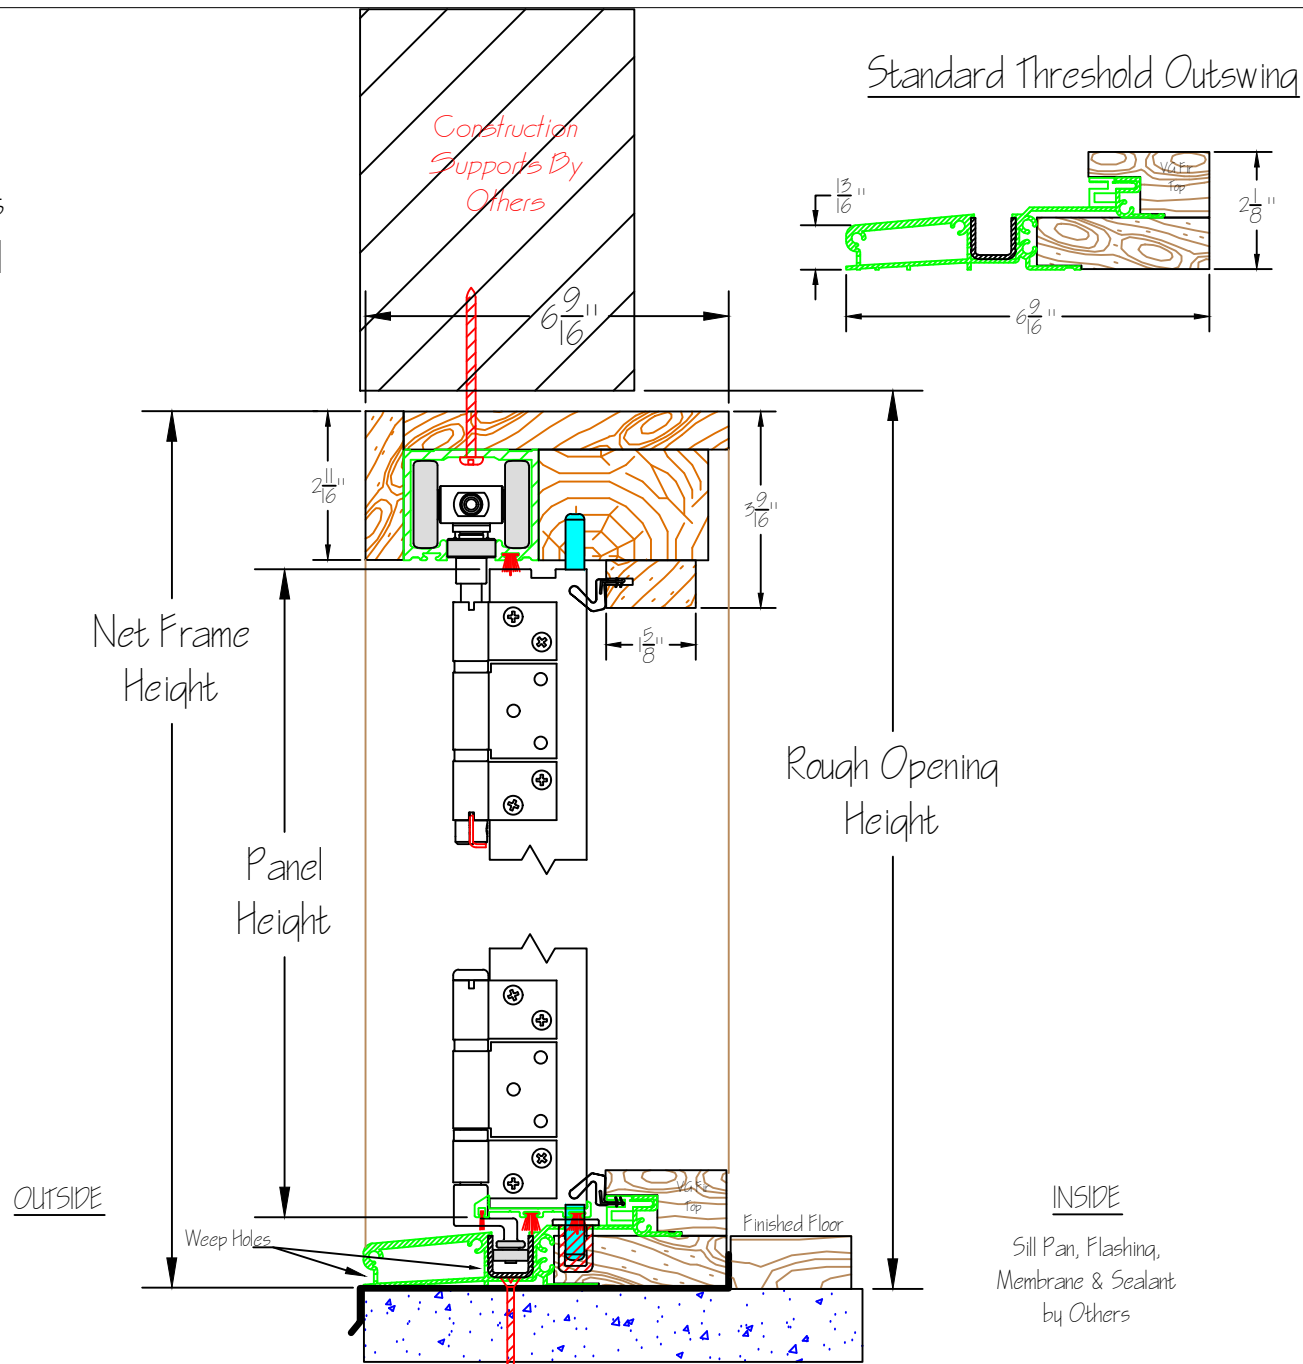

Lanai Doors
Cross Section View
Wood Folding Doors
Standard Threshold
Outswing

COASTAL INNOVATIVE PRODUCTS, INC.
941 NORTH ELM STREET, SUITE C
ORANGE, CA 92867
(714) 744-6020 or (866) 907-3667
(714) 744-6090 FAX
WWW.LANAI DOORS.COM

TITLE: Lanai Doors
Wood Folding Doors
Standard Threshold
Cross Section - Outswing

PREPARED BY: JMU

NO.	REVISIONS DESCRIPTION	DATE	
		BY	

APPROVED BY:

DATE:
Sept. 18, 2017

DWG #:
XXX

SHEET #:
1 of 1