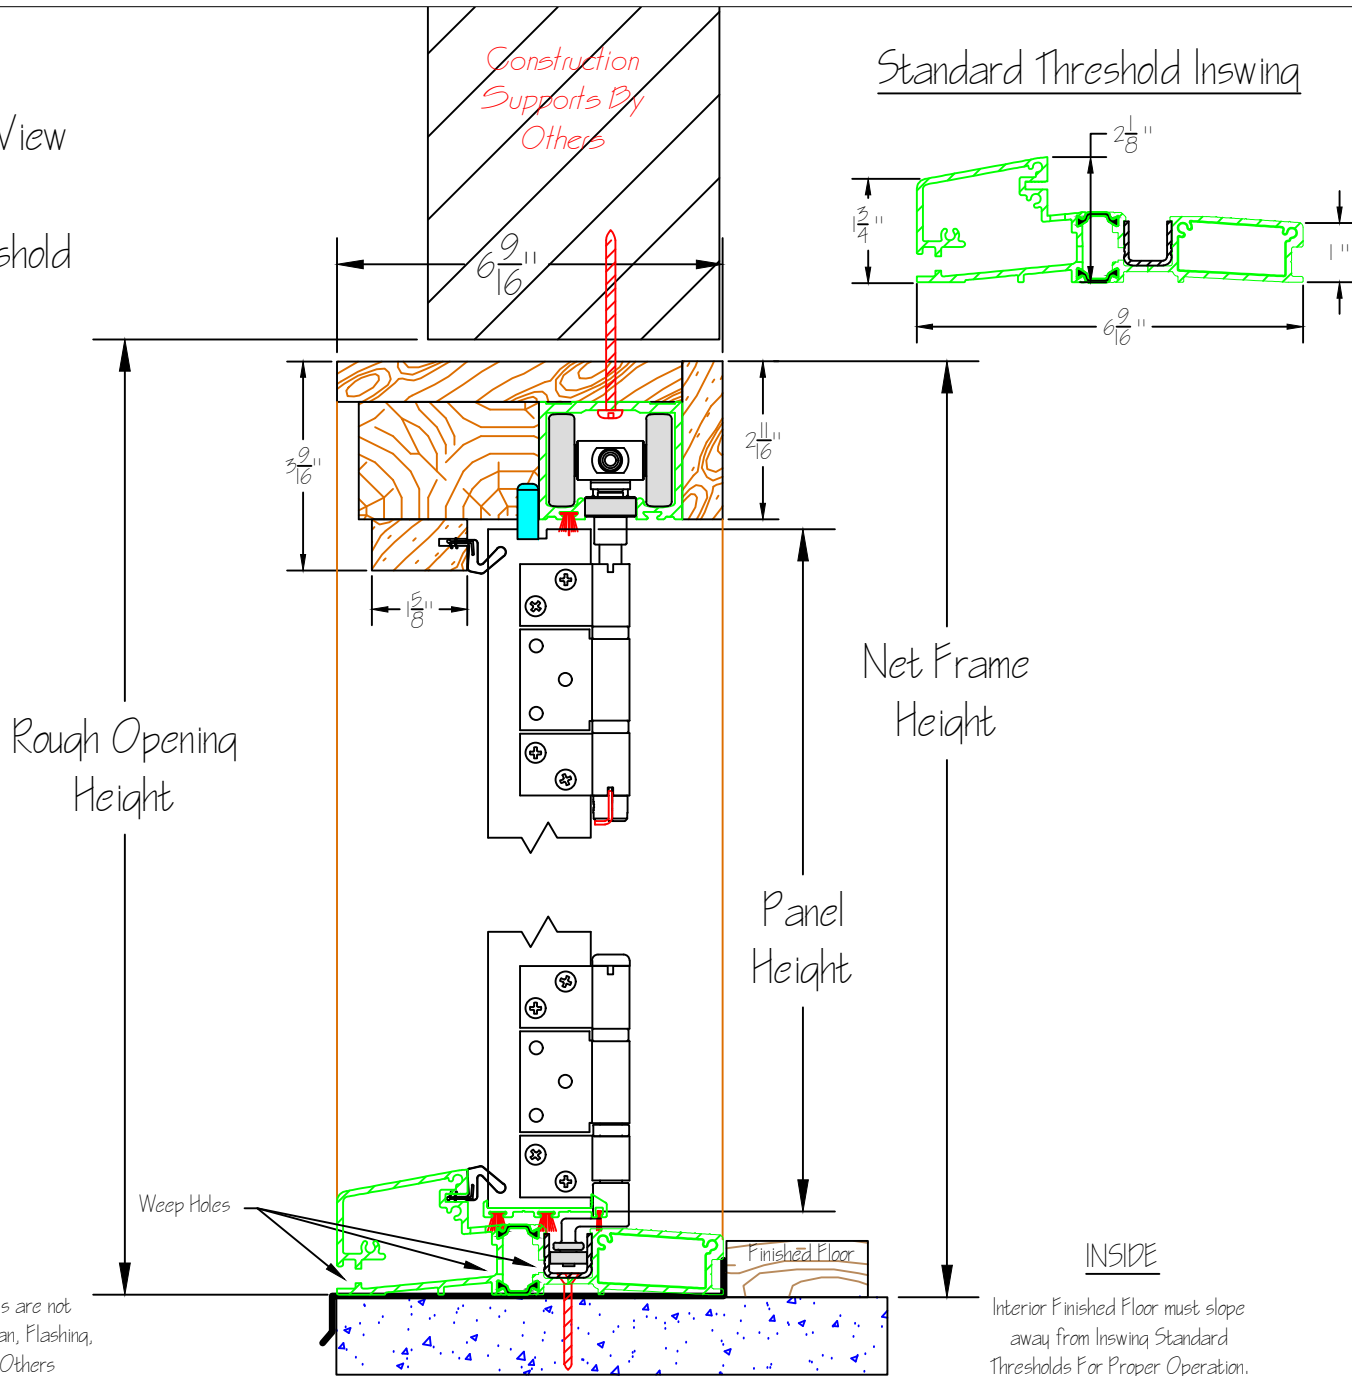

Lanai Doors
 Cross Section View
 Wood System
 Standard Threshold
 Inswing

OUTSIDE
 Inswing Standard Thresholds are not considered water tight. Sill Pan, Flashing, Membrane & Sealant by Others

INSIDE
 Interior Finished Floor must slope away from Inswing Standard Thresholds For Proper Operation.

REVISIONS	
NO.	DESCRIPTION

APPROVED BY:

DATE: Sept. 18, 2017

DWG #: XXX

SHEET #: 1 of 1