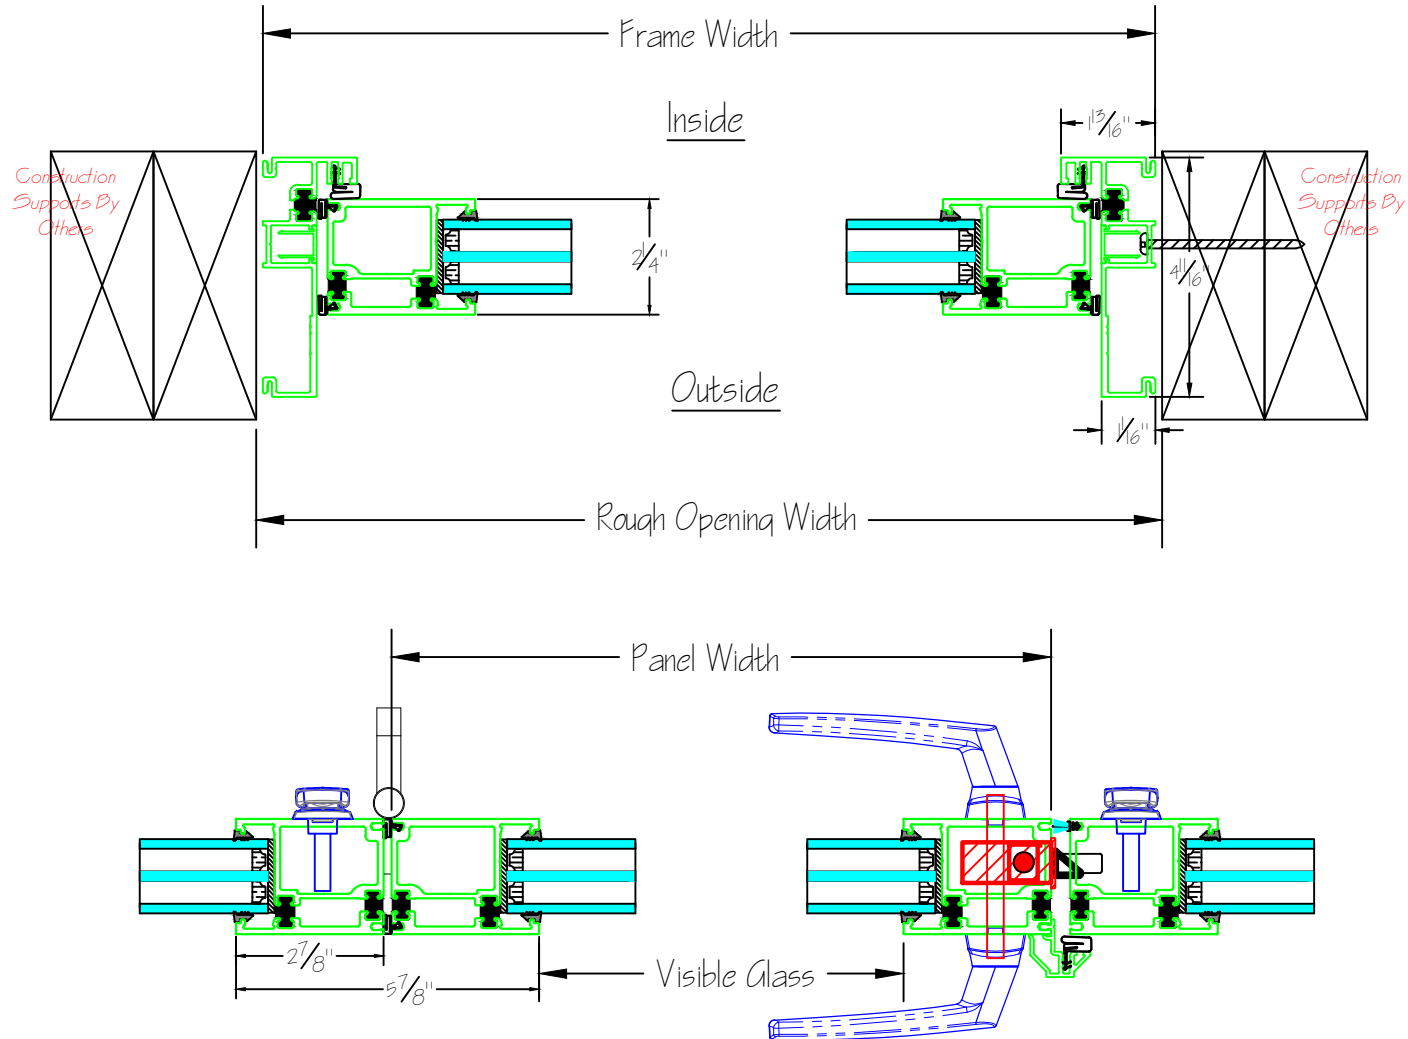

Lanai Doors
Plan View
Thermally-Broken Aluminum
Folding Doors
Outswing

COASTAL INNOVATIVE PRODUCTS, INC.
941 NORTH ELM STREET, SUITE C
ORANGE, CA 92867
(714) 744-6020 or (866) 907-3667
(714) 744-6090 FAX
WWW.LANAI DOORS.COM

TITLE: Lanai Doors Plan View
PREPARED BY: JMJ

REVISIONS	
NO.	DESCRIPTION

APPROVED BY:

DATE:
August 29, 2017

DWG #:
XXX

SHEET #:
1 of 1