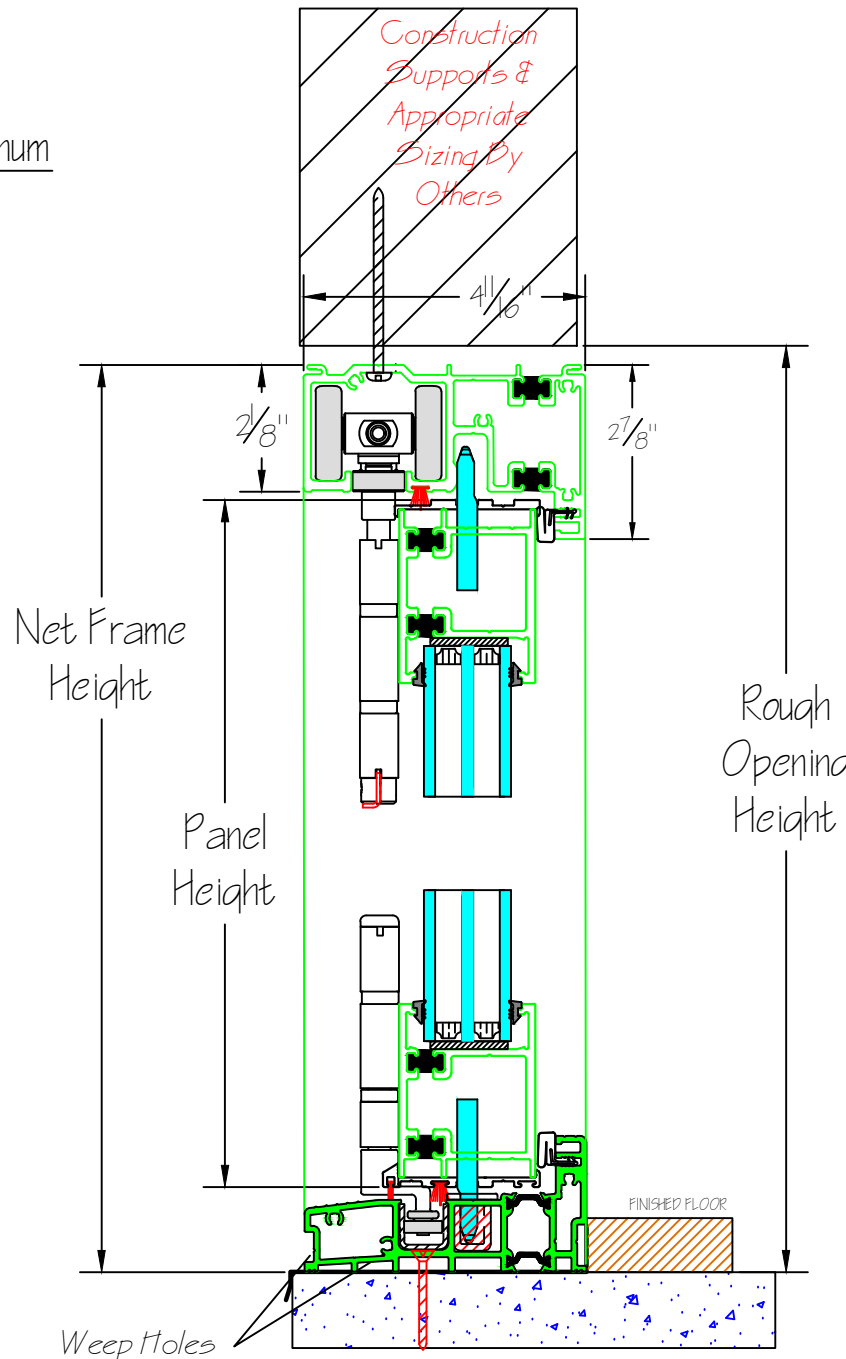

Lanai Doors
 Cross Section View
 Thermally-Broken Aluminum
 Folding Doors
 Standard Threshold
 Outswing

TB Standard Threshold

Outside

Inside

Sill Pan, Sealants & Flashing by Others.

COASTAL INNOVATIVE PRODUCTS, INC.
 941 NORTH ELM STREET, SUITE C
 ORANGE, CA 92867
 (714) 744-6020 or (866) 907-3667
 (714) 744-6090 FAX
 WWW.LANAI DOORS.COM

TITLE: Lanai Doors
 TB Standard Threshold

PREPARED BY:
 JMU

REVISIONS	
NO.	DESCRIPTION

APPROVED BY:

DATE:
 August 29, 2017

DWG #:
 XXX

SHEET #:
 1 of 1