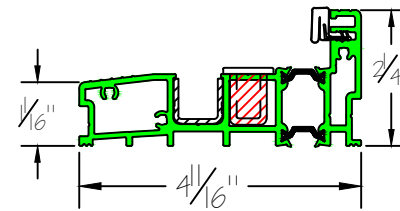

Lanai Doors
 Cross Section View
 Thermally-Broken Aluminum
 Folding Doors
 Standard Threshold
 Outswing

TB Standard Threshold

Outside

Inside

Sill Pan, Sealants & Flashing by Others.

COASTAL INNOVATIVE PRODUCTS, INC.
 941 NORTH ELM STREET, SUITE C
 ORANGE, CA 92867
 (714) 744-6020 or (866) 907-3667
 (714) 744-6090 FAX
 WWW.LANAI DOORS.COM