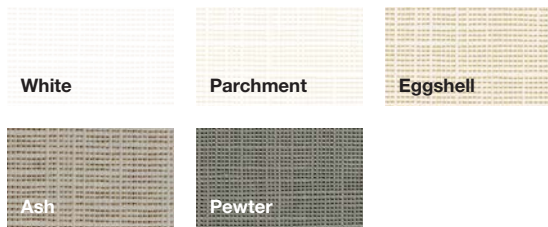

FABRIC RANGE

Light-filtering and blackout shades

Luxury fabrics for shades are available in a range of colors and textures. Suitable for blinds mounted on the inside.

Boston

Tuscany

Mercury

Sun-filtering shades