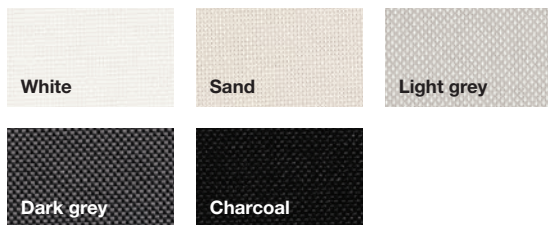

FABRIC RANGE

Light-filtering and blackout shades

Luxury fabrics for shades are available in a range of colors and textures. Suitable for blinds mounted on the inside.

Boston

Tuscany

Mercury

Sun-filtering shades

Perfect for reducing glare, solar heat gain and fading. Hard-wearing and easy to clean qualities it can be fitted internally or externally.

Sun-filter

CHOOSE FABRICS FOR YOUR NEEDS

Light-filtering
Manages glare and provides privacy during the day while still letting light through.

WOOD VENEER

S4 can also be specified with a real wood veneer applied to a black painted frame.

Douglas Fir

Mahogany

White Oak

¹ Maximum measurements vary depending on your fabric selection as fabric widths are established by fabric thickness. Your consultant will be able to help you select a fabric based on your specifications. Variations in fabric thickness may mean the maximum width can not be achieved. In these cases we offer an alternative color or fabric type or an extended lead time to allow fabric to be resupplied from the mill. ² Additional fee applies