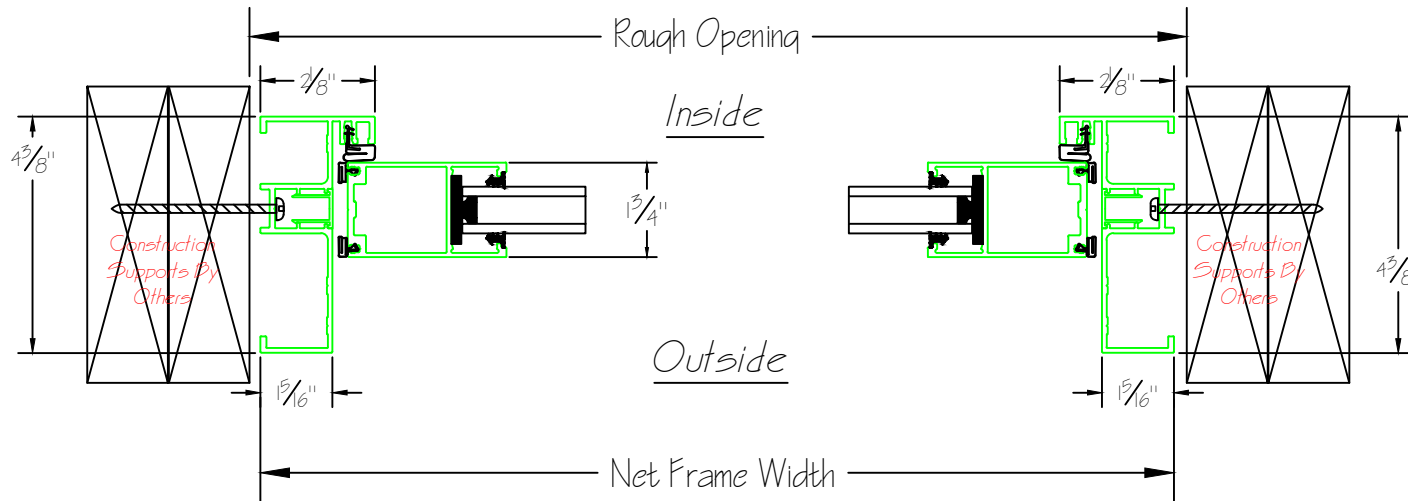

Lanai Doors

Plan View

Aluminum Folding Doors

Outswing

COASTAL INNOVATIVE PRODUCTS, INC.
941 NORTH ELM STREET, SUITE C
ORANGE, CA 92867
(714) 744-6020 or (866) 907-3667
(714) 744-6090 FAX
WWW.LANAI DOORS.COM

TITLE: Lanai Doors Plan View
PREPARED BY: JMJ

REVISIONS	
NO.	DESCRIPTION

APPROVED BY:

DATE: July 21, 2017

DWG #: XXX

SHEET #: 1 of 1