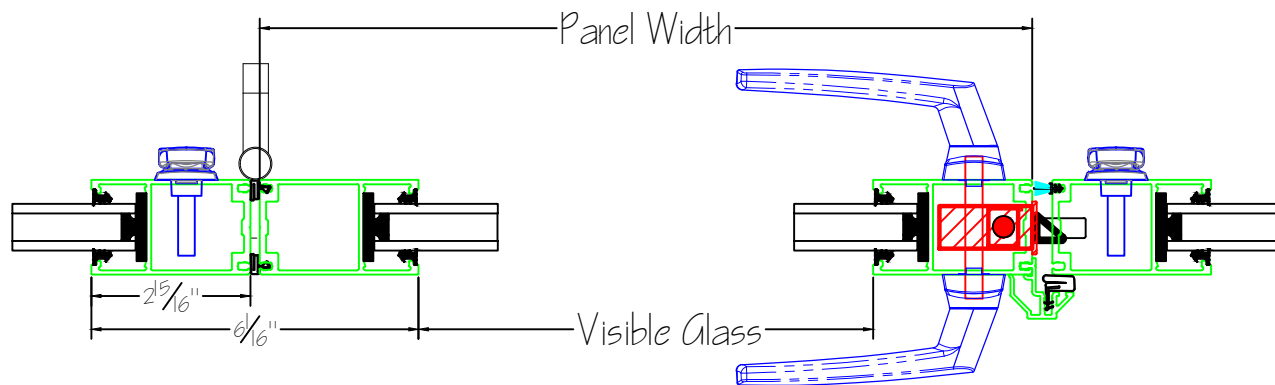

Lanai Doors

Plan View

Aluminum Folding Doors

Outswing

COASTAL INNOVATIVE PRODUCTS, INC.
941 NORTH ELM STREET, SUITE C
ORANGE, CA 92867
(714) 744-6020 or (866) 907-3667
(714) 744-6090 FAX
WWW.LANAI DOORS.COM

TITLE: Lanai Doors Plan View
PREPARED BY: JMJ

REVISIONS	
NO.	DESCRIPTION

APPROVED BY:

DATE: July 21, 2017

DWG #: XXX

SHEET #: 1 of 1