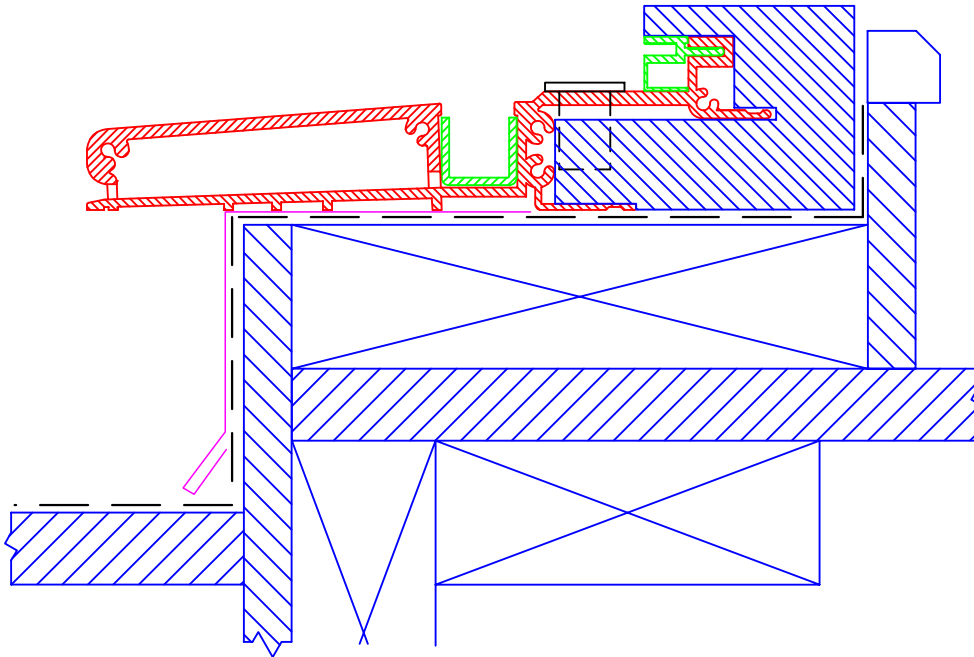

6 9/16" Standard Threshold Flush With Header & Jamb

8" Standard Threshold With Overhang

E3 STANDARD THRESHOLD

SCALE - 6"=1'0"

DWG - E3-SWW